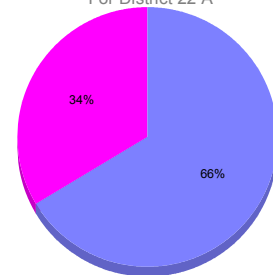

Goal, New, Dropped, Gain/Loss

Comparison of Membership Gain/Loss

Current Year Compared to the Previous Year

Gender Comparison 2010-2011

For District 22 A

Oct/Nov/Dec

■ Male ■ Female