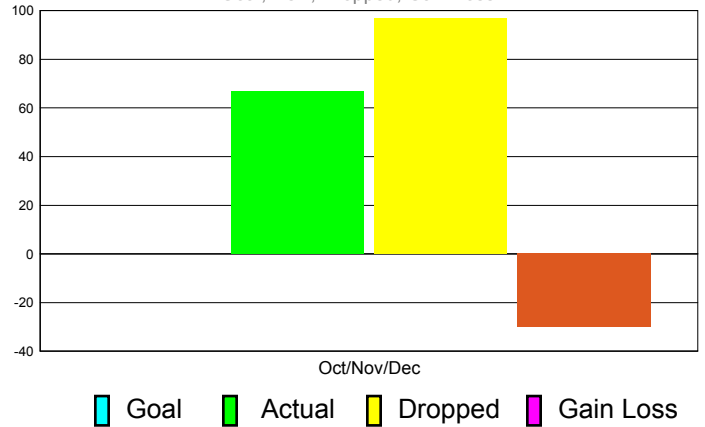

Membership Results 2011-2012

Goal, New, Dropped, Gain/Loss